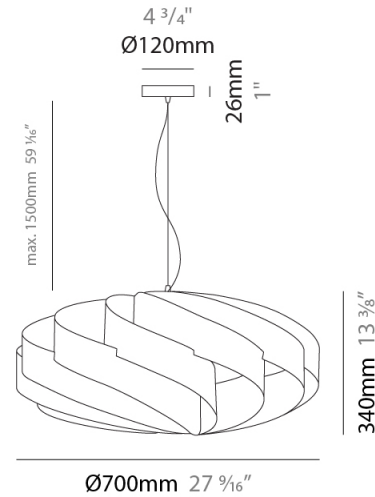

SWIRL SUSPENSION

D61012-

base number   Finish
Options

PROJECT	_____
TYPE	_____
SPECIFIER	_____
QUANTITY	_____
DATE	_____

1. To build a product code in our configurator select the specify button on the base model # product page
2. To build a manual product code on this datasheet choose from the options listed below in blue font and add the suffix to the base model #

GENERAL

Series: Swirl
Partner: Linea Zero
Division: Design
Installation: Suspension
Product Type: Pendant
Mounting Location: Ceiling

PHYSICAL

Shape: Round
Diameter (mm): 700
Diameter (in): 27 ⁹/₁₆
Height (mm): 340
Height (in): 13 ³/₈
Max. Overall Height (mm): 1840
Max. Overall Height (in): 72 ⁷/₁₆
Diffuser: Polilux™ Shade - See Finish Options
Fixture Finish: WHI / BLK / SIL / NGD / COP / PKM
Fixture Material: Polilux™/ Metal holder
Primary Material: Non-Static Polilux

ELECTRICAL

Number of Lamps: 3
Lamp Type: LED Retrofit
Bulb Included: Bulb Not Included
Max. Wattage Per Lamp (W): 7
Lamp Base: E26
Input Voltage (V): 120
Upon Request: 277Vac / GU24

LED

OPTICAL

RATINGS AND CERTIFICATIONS

Certified By: Certified for North American Standards
IP rating: IP20